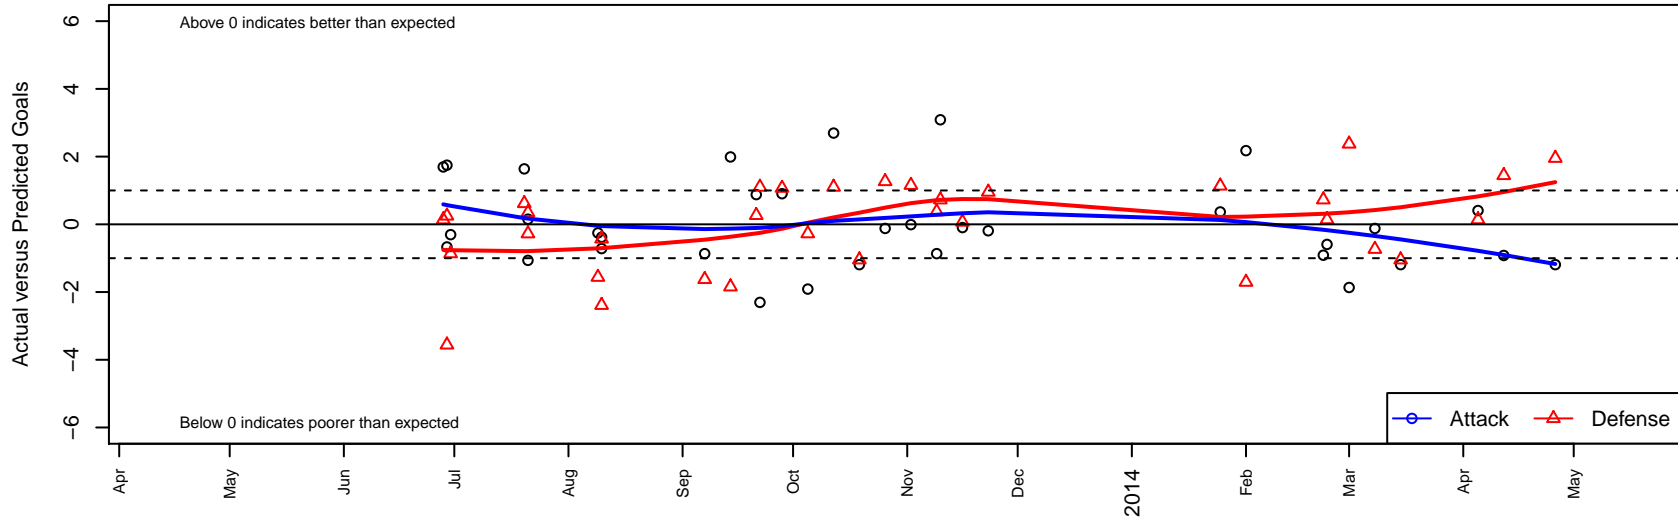

Blackhills FC Black B01

Blackhills FC
 Olympia, WA
 B01 total strength=663
 attack=0.82 defense=0.47
 fall league = RCL B01 Div 3, Spr RCL B01 Div 3
 alt names used:
 Blackhills FC B 01 Black
 BLACKHILLS FC B 01 BLACK (WA)
 Blackhills FC B 01 Black A

Venues played:
 Clash At the Border Gold U12
 Nike Crossfire Challenge Silver U12
 Blast Off BU12 A
 RCL B01 Div 3
 Spr RCL B01 Div 3
 Challenge Cup B01 Division 1 – Challenge 1

Blackhills FC Black B01
 Dots are actual minus expected GF (blue circles) and GA (red triangles).
 Blue line is smoothed change in attack strength. Red is smoothed change in defense strength.